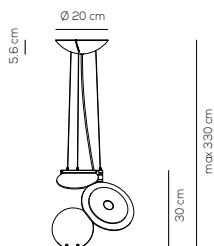

Cut

Timo Ripatti

Collezione di lampade a sospensione, terra e tavolo con struttura metallica in alluminio e acciaio. Disponibile in colore nero. Corpo illuminante installabile in tre posizioni differenti. Sorgente luminosa a LED integrato dimmerabile.

Collection consisting of steel and aluminum suspended, floor and table lamps. Available in black colour. The Lighting source can be installed in three different positions. Built-in dimmable LED light source.

COLOUR

intense black

SP CUT

kg 5,57 m³ 0,133

CUT / DRIVER INCLUDED

Type	Article	Colours	Finishings	Source
SP	CUT XXX	NE intense black	XX	LED 21W - optic ~ 60° beam 3000K

110-240VAc **LED** ~1665 lm ~80 lm/W

example composition code **SP CUT XXX NE XX LED**

Casambi compatibile / Casambi compatible.

This luminaire contains a light source with the energy class E

CUSTOMER _____ NOTES _____

SP CUTXXX NE XX LED

NOTICE: Luminous flux (lm) and efficacy (lm/W) for all LED luminaires is estimated based on nominal ratings of the LED sources. Technical data could be subject to alteration without notice. Axo Light does not provide legal guarantee for the accuracy of this data sheet.